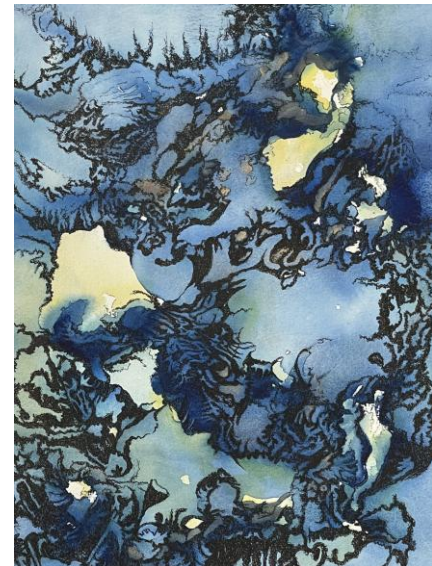

Little Absurdities, Other Worlds
by donna e perkins

ABOUT ARCHWAY GALLERY *Artist owned and operated since 1976.* Archway Gallery, one of Houston's, and the nation's, oldest artist-owned and operated galleries, is located at 2305 Dunlavy and is open Tuesday – Saturday from 10 a.m. – 6 p.m. and Sunday from 1 – 5 p.m. Since 1976, Archway Gallery has been exhibiting the work of the area's finest artists, providing a great selection of affordable, high quality art including sculpture, pottery, and painting in a variety of media and styles. One of the more than 30 member artists is always on site, providing visitors with a unique opportunity to meet the artists who created the work, offering a personal insight into the process. Each month features a special exhibition highlighting member artists. The public is invited to the monthly opening receptions that celebrate the new installations and work, usually held the first Saturday of each month from 5 – 8 p.m. In addition to monthly exhibitions, Archway also hosts a variety of demonstrations and monthly readings for local writers and authors, as well as a "Tea and Tour" program, providing visitors with a free artist-led tour of the current exhibition, followed by tea and refreshments. With 30+ artist-members, Archway Gallery is THE destination in the Houston area for affordable art directly from the artist. For more information, visit ArchwayGallery.com or call 713.522.2409. Like Archway Gallery on Facebook.